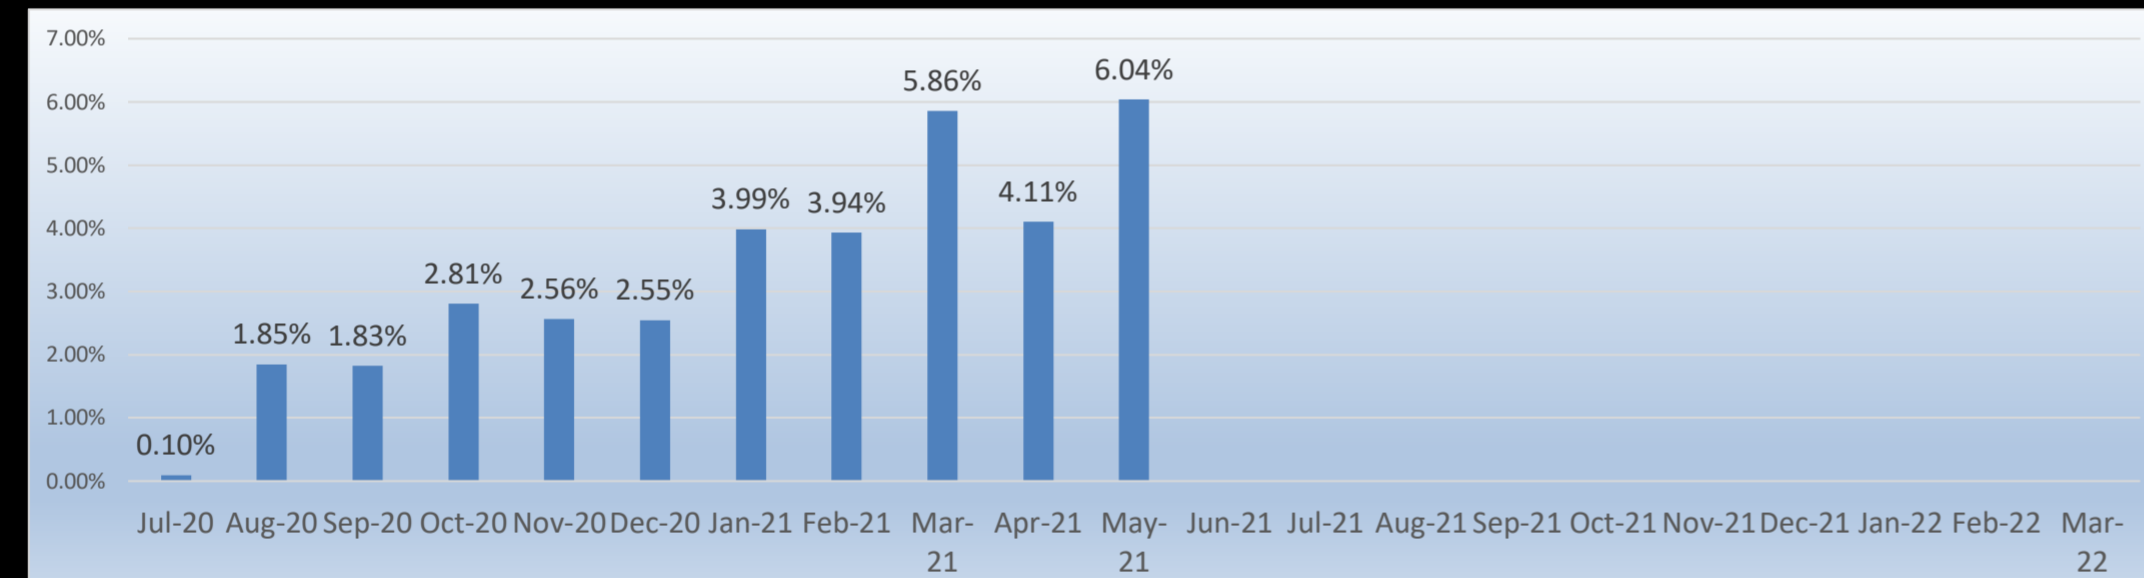

MyAccount

Total registered 18501

Percentage of households 35.62%

Report date: 31/05/2021

CUSTOMERS REGISTERED

Monthly take up

Cummulative take up

Ward